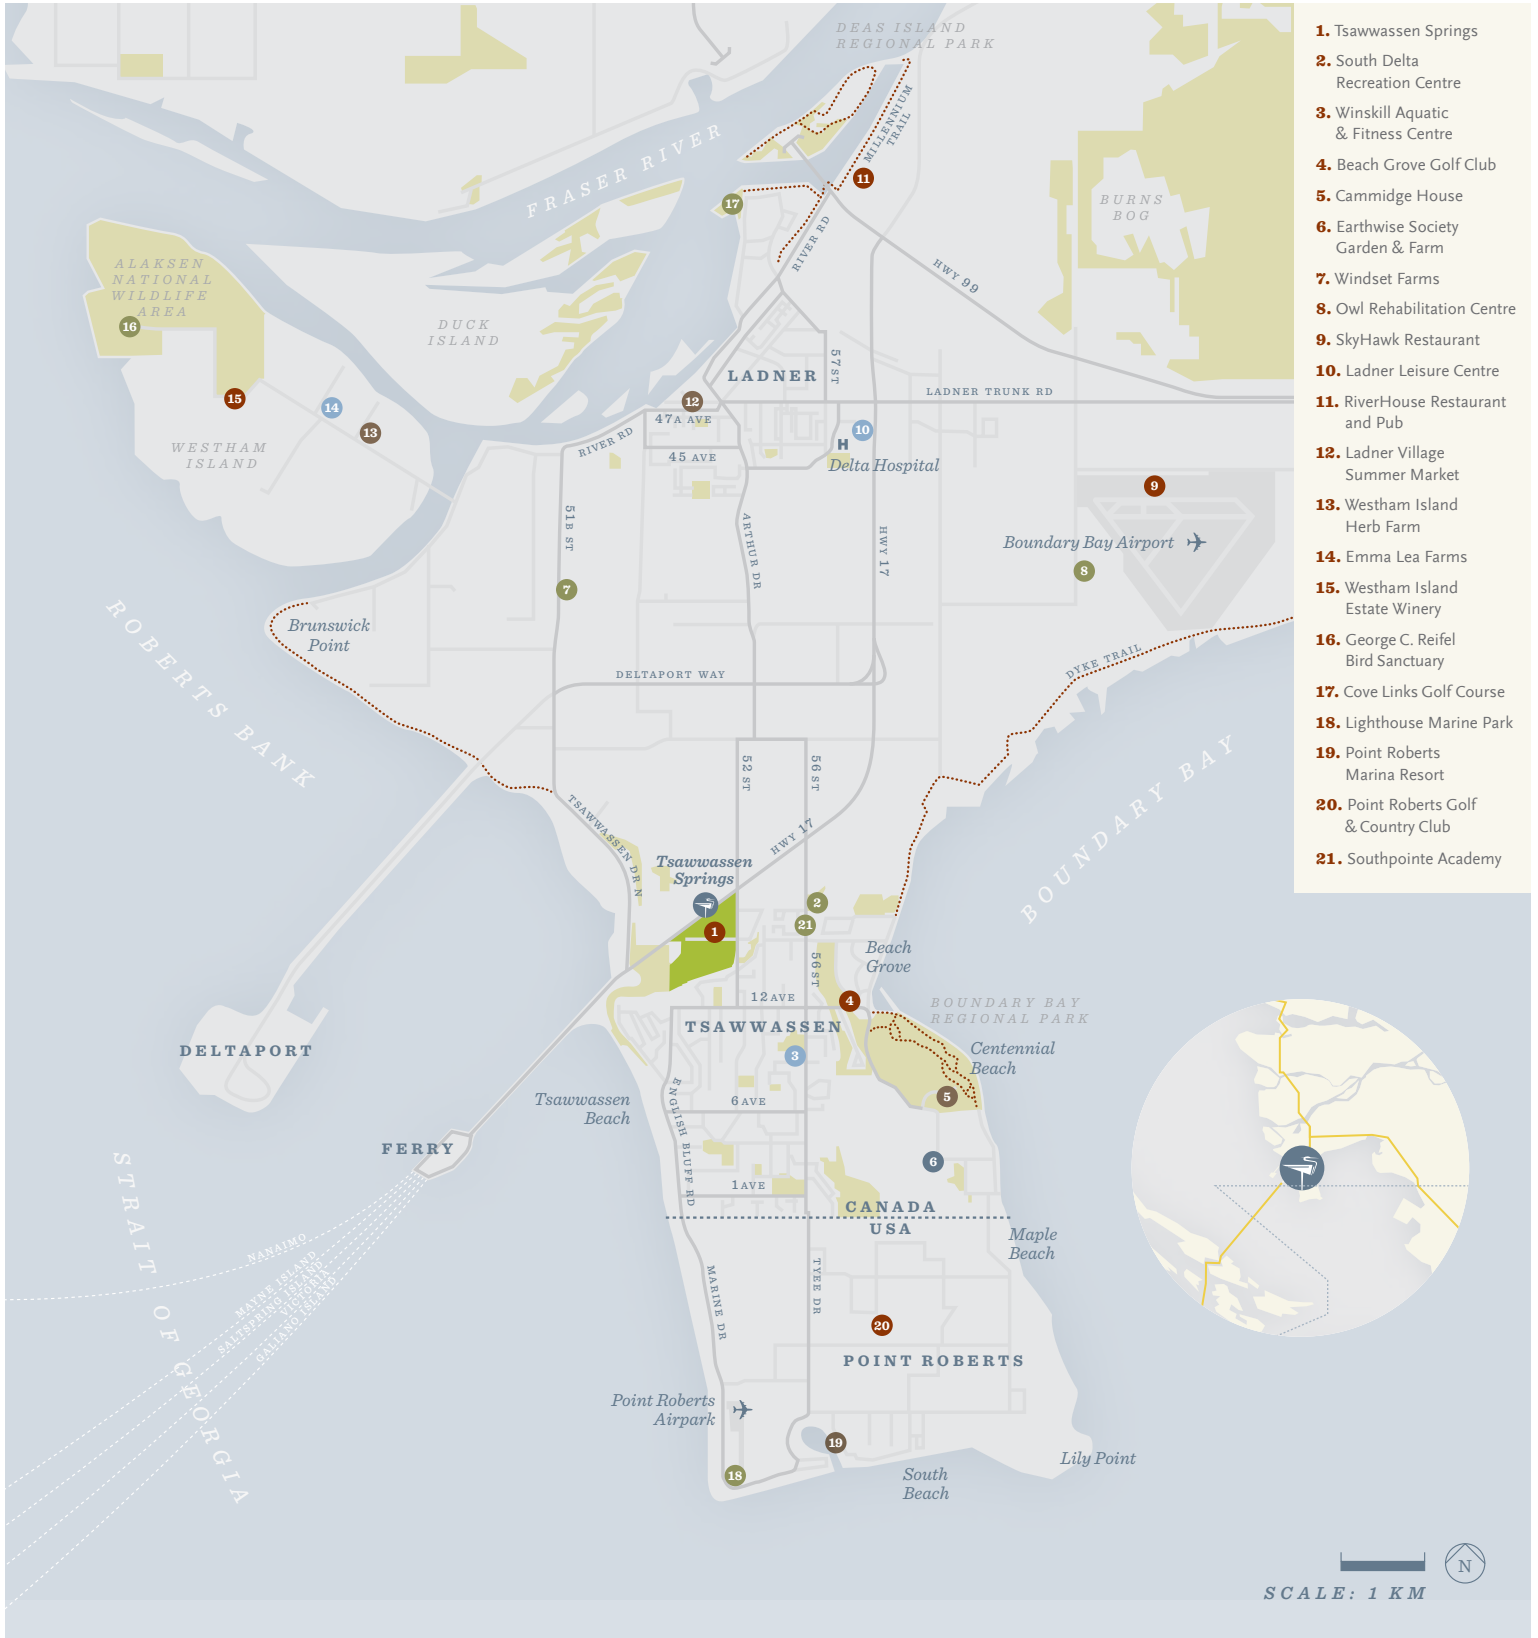

# TSAWWASSEN SPRINGS

A Whole New Kind of Community

## LOCATION MAP

1. Tsawwassen Springs
2. South Delta Recreation Centre
3. Winskill Aquatic & Fitness Centre
4. Beach Grove Golf Club
5. Cammidge House
6. Earthwise Society Garden & Farm
7. Windset Farms
8. Owl Rehabilitation Centre
9. SkyHawk Restaurant
10. Ladner Leisure Centre
11. RiverHouse Restaurant and Pub
12. Ladner Village Summer Market
13. Westham Island Herb Farm
14. Emma Lea Farms
15. Westham Island Estate Winery
16. George C. Reifel Bird Sanctuary
17. Cove Links Golf Course
18. Lighthouse Marine Park
19. Point Roberts Marina Resort
20. Point Roberts Golf & Country Club
21. Southpointe Academy

SCALE: 1 KM